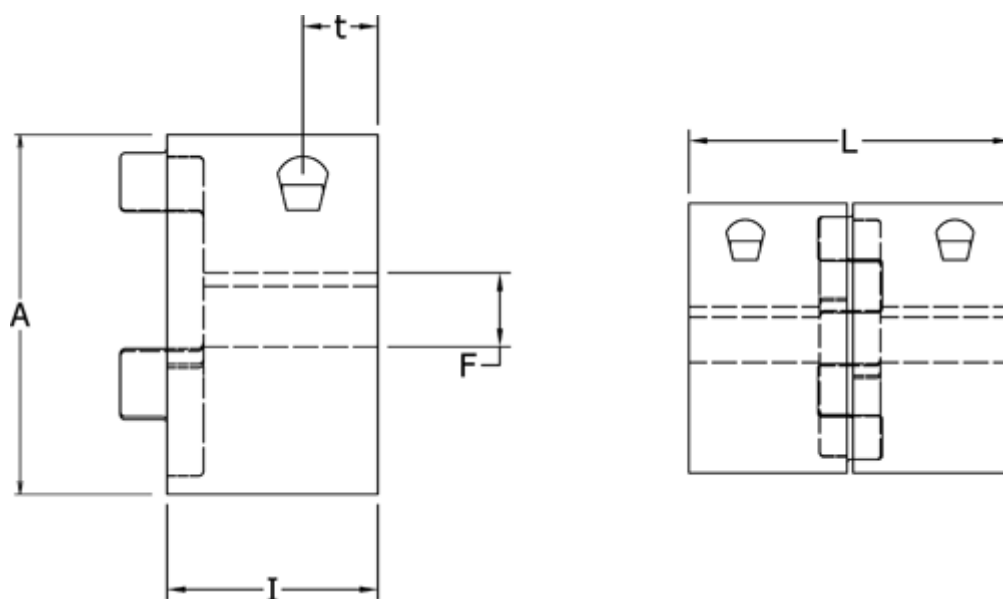

Article number: 3335019M011

Description: Clamping Hub Klonex ES 19/24
ALU Aluminium, Bore 11H7 mm

Measures

A = 40
F = 11
I = 25
L = 66
t = 12.0